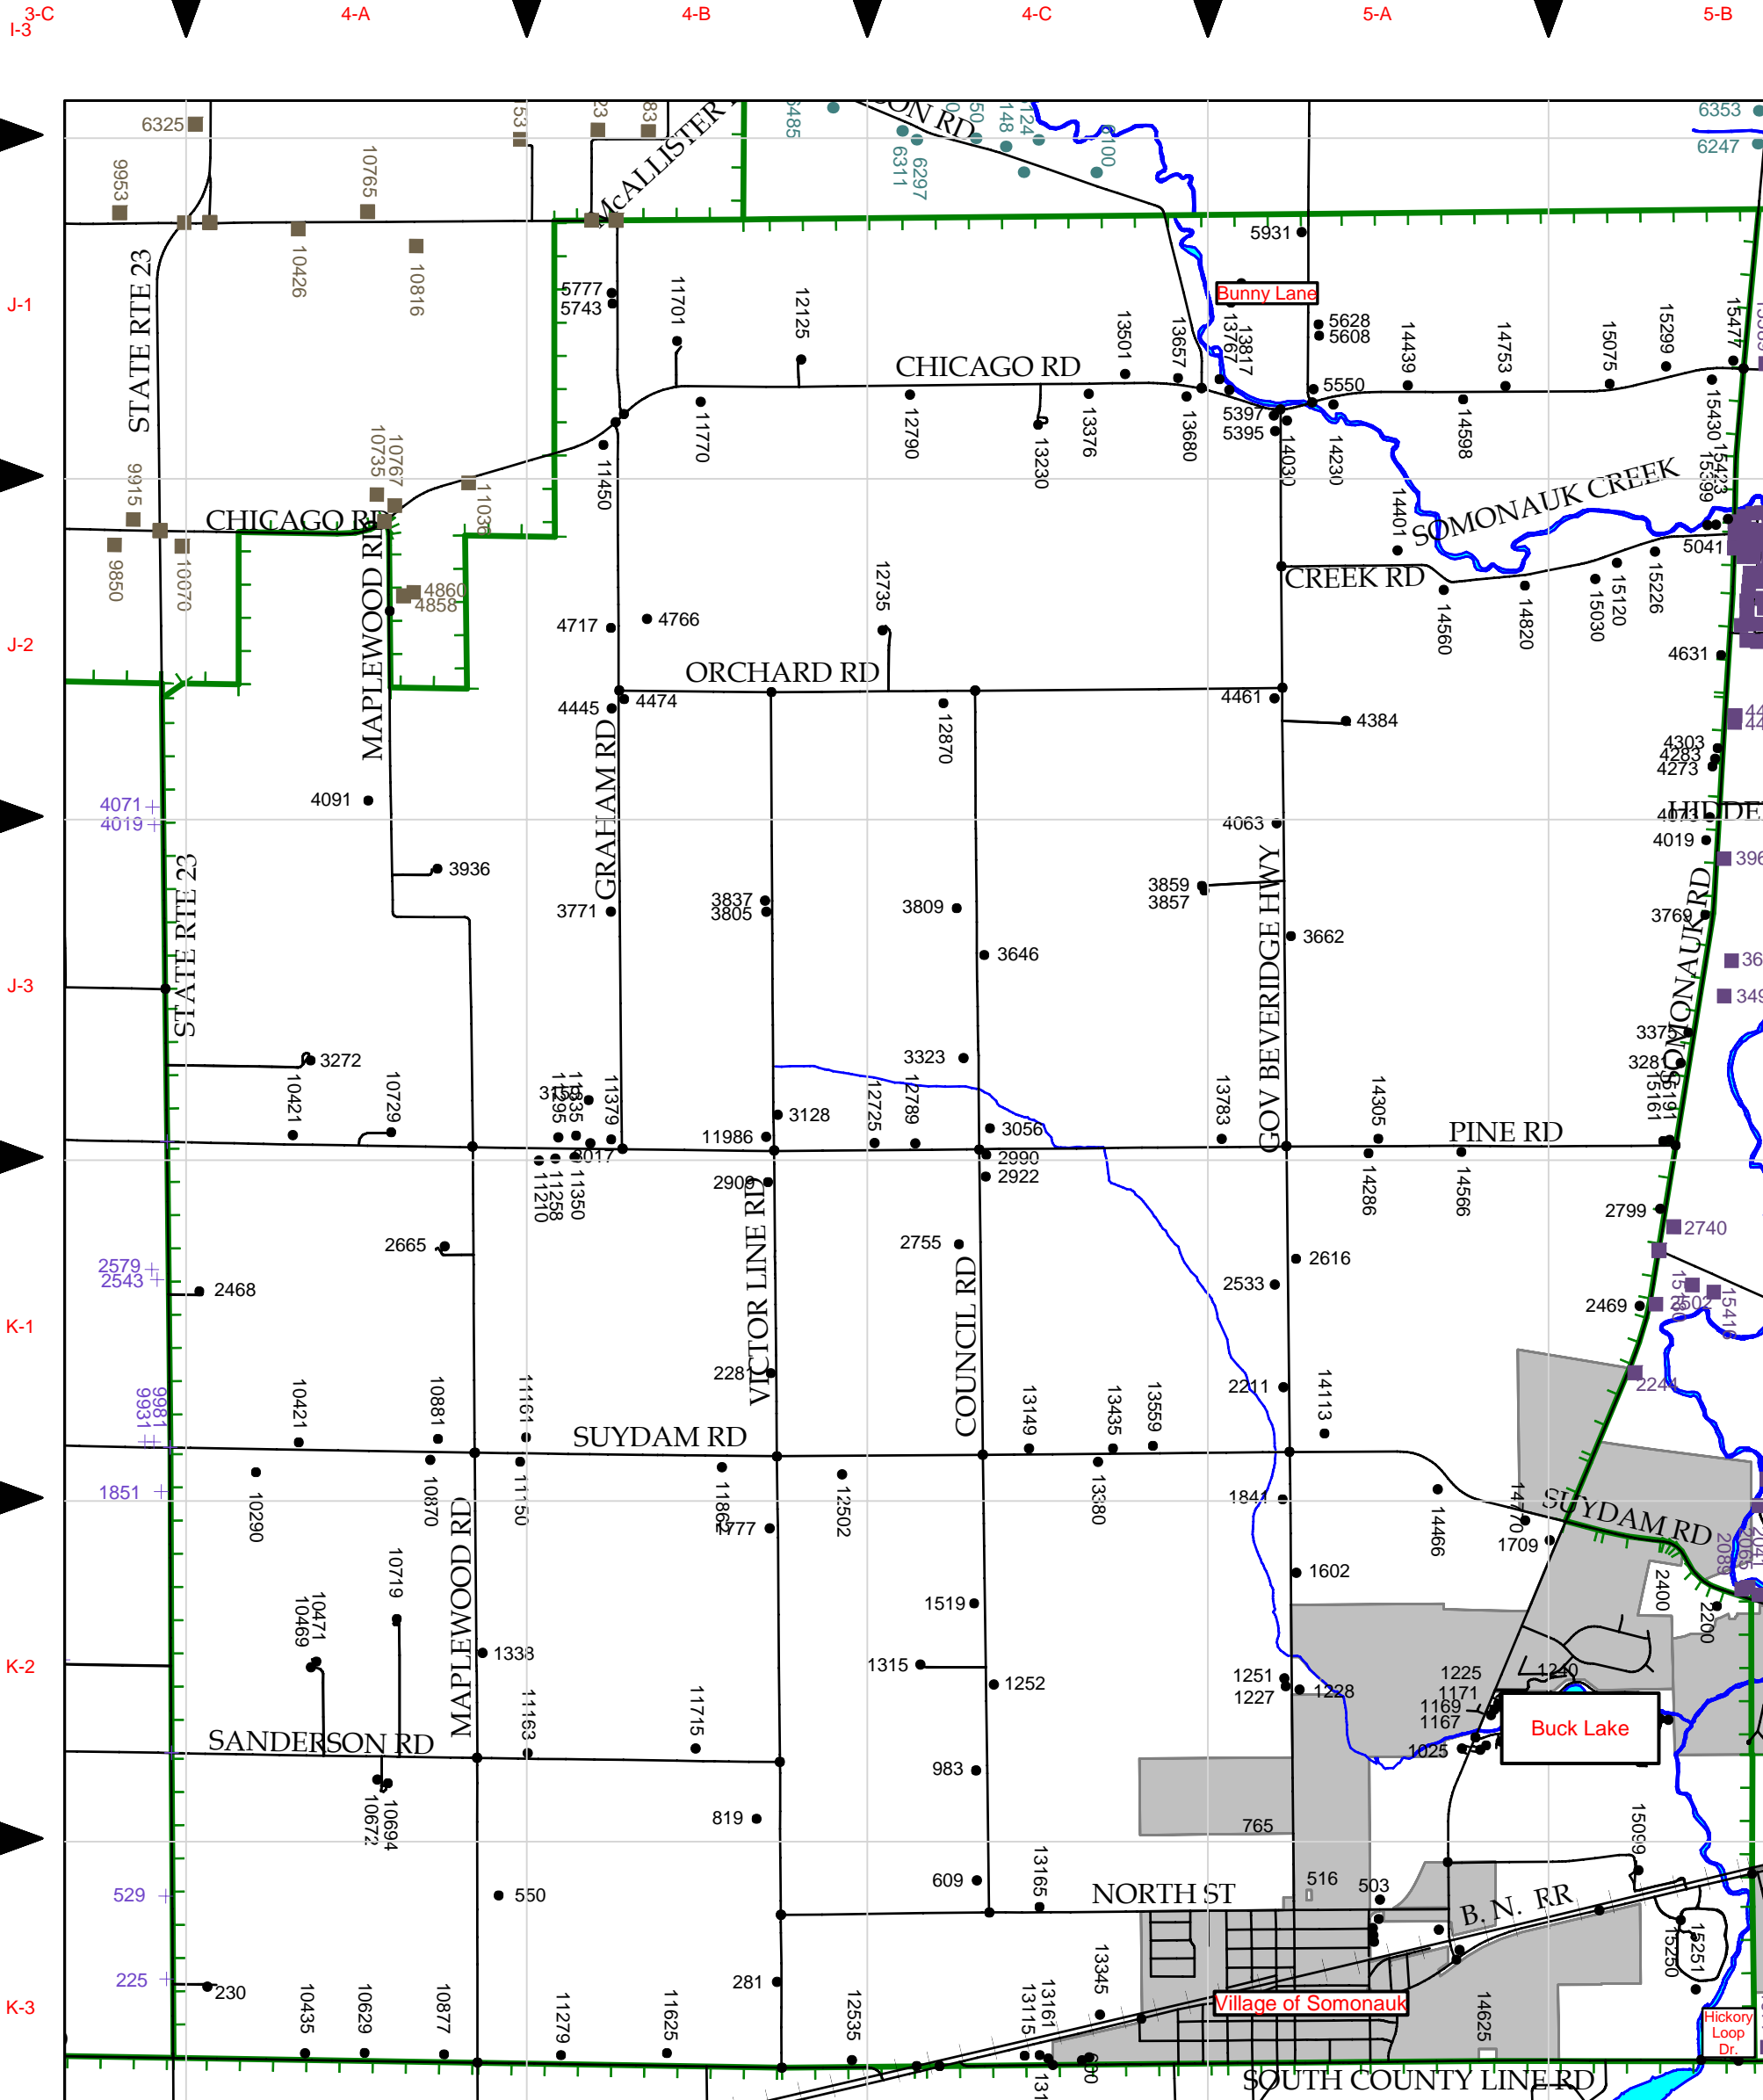

SOMONAUK COMMUNITY FIRE PROTECTION DISTRICT - DEKALB COUNTY -

9-1-1 Emergency Service Number 31

Legend

- | | |
|--------------------------------|--|
| ■ ADDRESS LOCATIONS FOR ESN 26 | ■ WATERWAYS |
| ● ADDRESS LOCATIONS FOR ESN 27 | ■ INCORPORATED AREA |
| + ADDRESS LOCATIONS FOR ESN 30 | ■ FIRE DISTRICT & EMERGENCY SERVICE BOUNDARIES |
| ▲ ADDRESS LOCATIONS FOR ESN 31 | ■ RAILROADS |
| ■ ADDRESS LOCATIONS FOR ESN 32 | ■ ROADS |

DEKALB COUNTY ETSB-911

Data Current Through:
Rural Addresses - December 2005
DeKalb County Recorder Document
(Roads & Annexations)
#2005025490

Printed: 02/07/2006