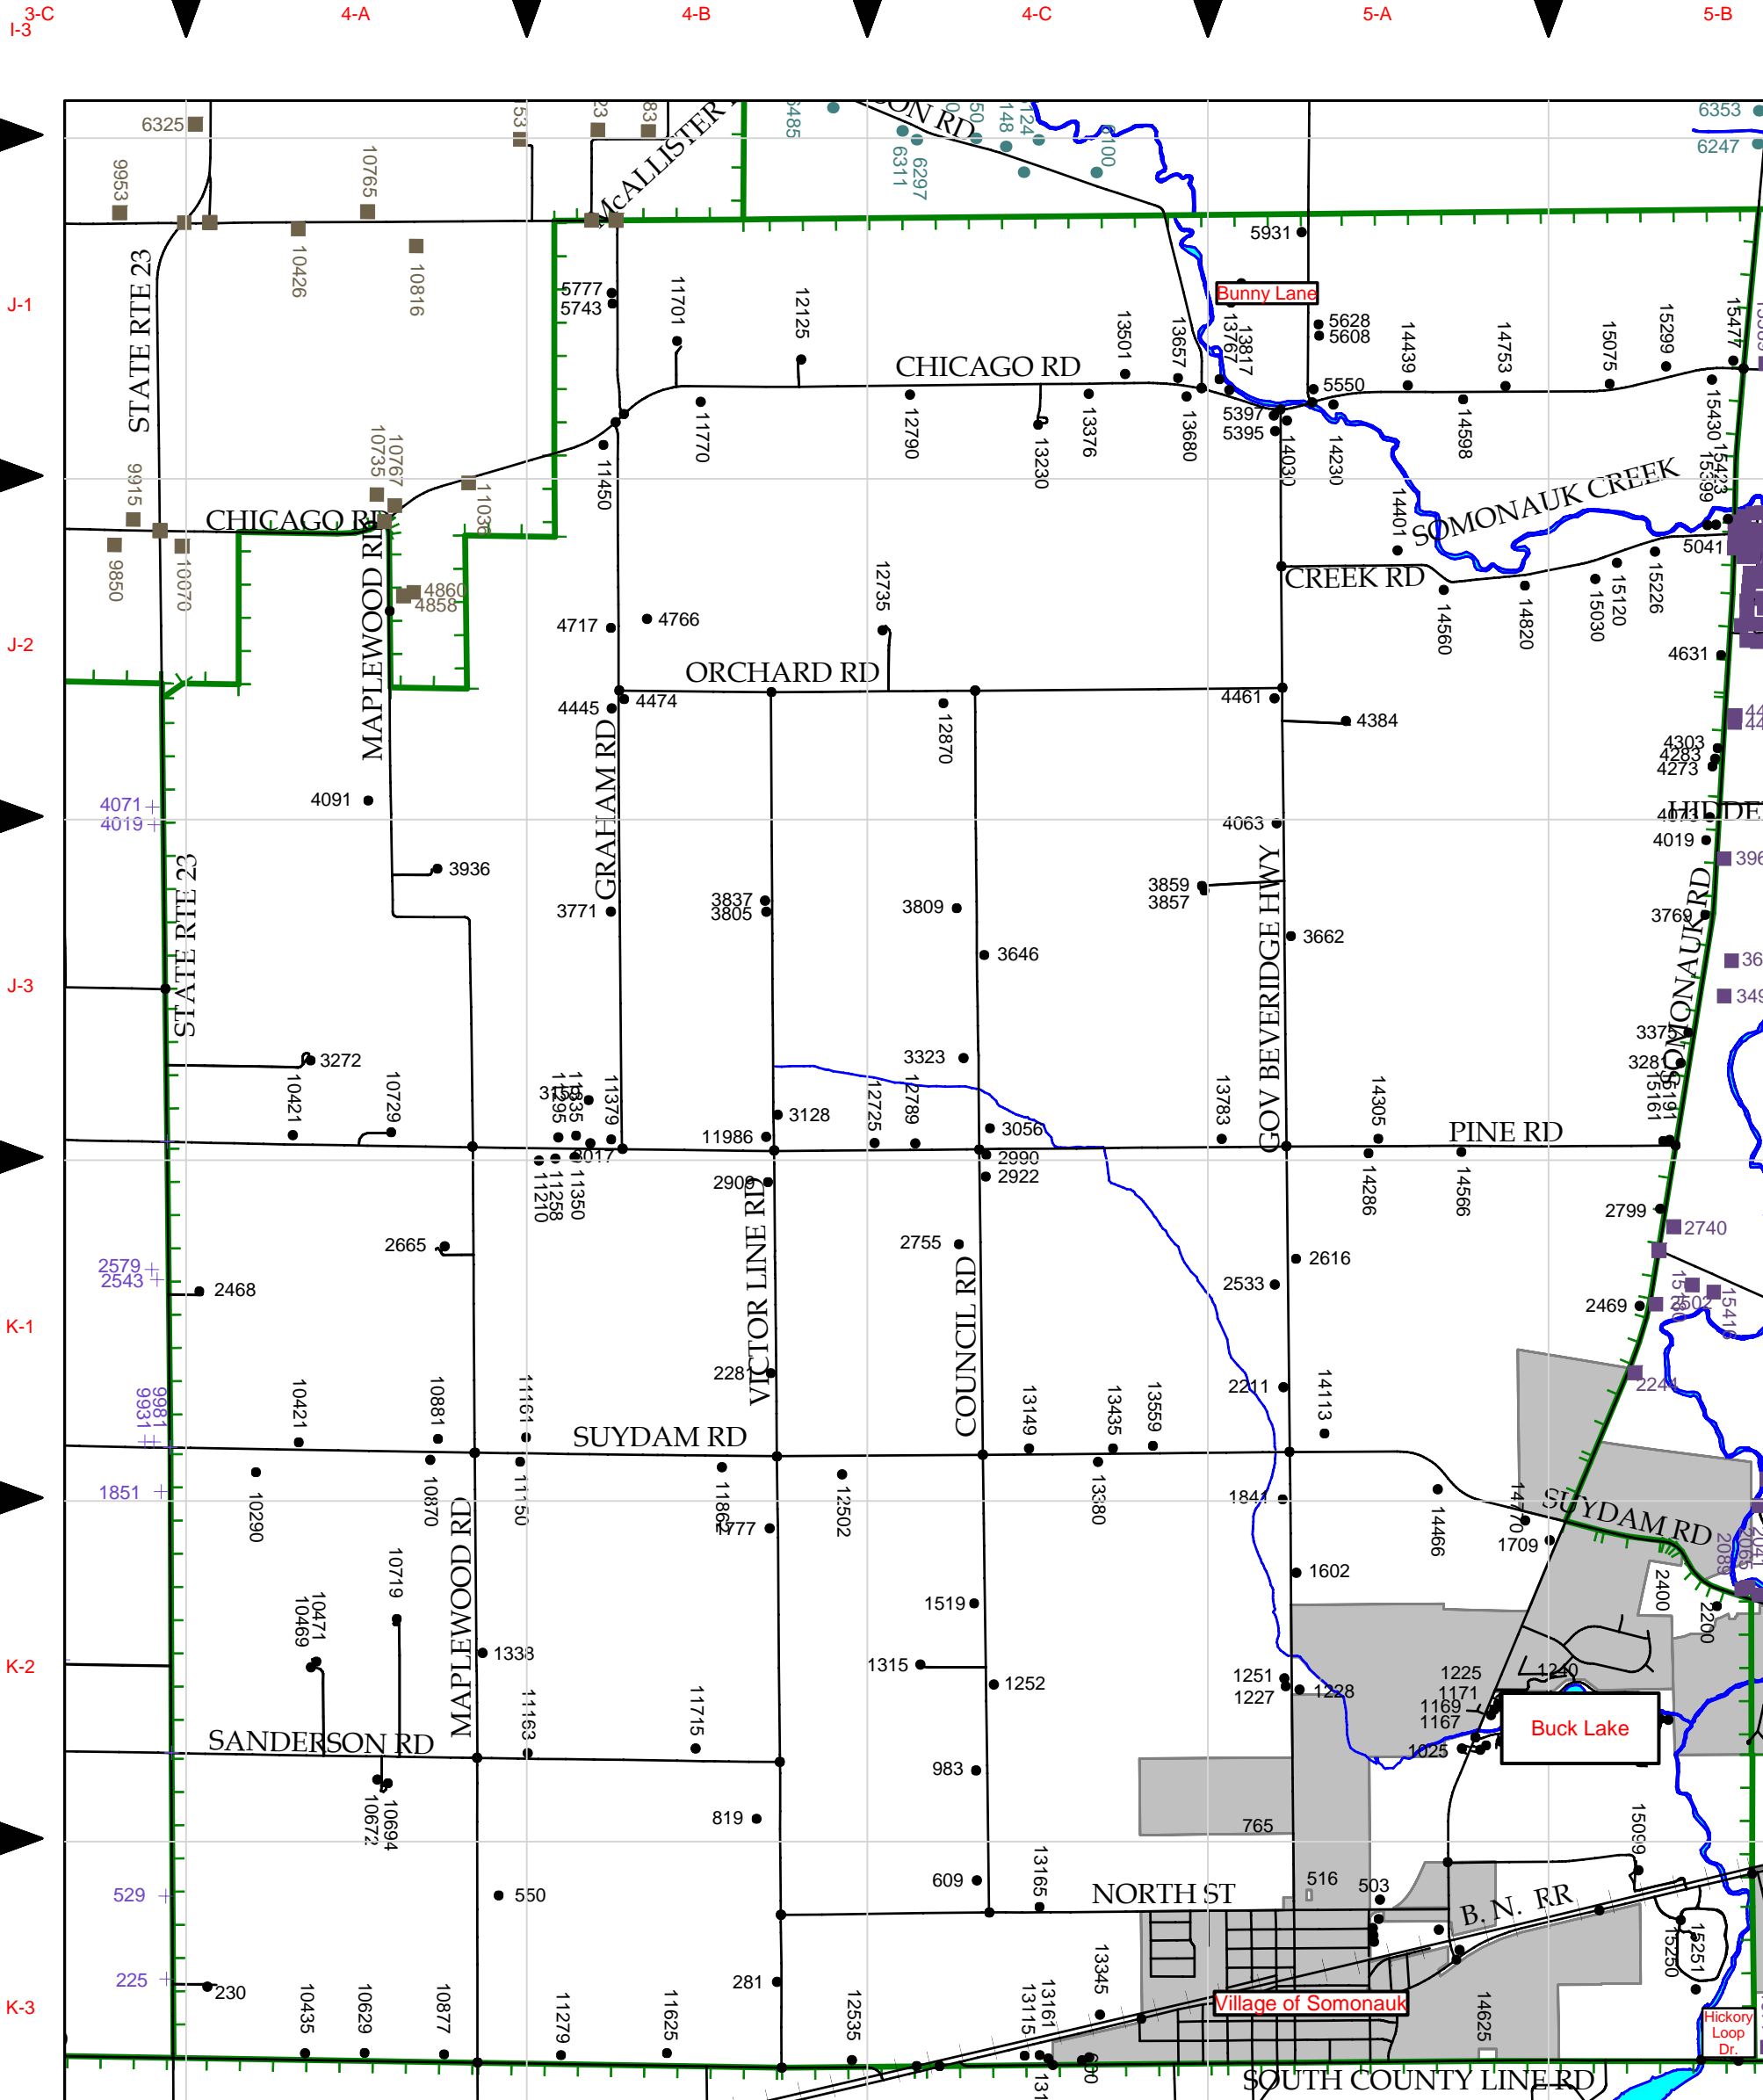

SOMONAUK COMMUNITY FIRE PROTECTION DISTRICT - DEKALB COUNTY -

9-1-1 Emergency Service Number 31

Legend

- | | |
|--------------------------------|--|
| ■ ADDRESS LOCATIONS FOR ESN 26 | ■ WATERWAYS |
| ● ADDRESS LOCATIONS FOR ESN 27 | ■ INCORPORATED AREA |
| + ADDRESS LOCATIONS FOR ESN 30 | ■ FIRE DISTRICT & EMERGENCY SERVICE BOUNDARIES |
| ▲ ADDRESS LOCATIONS FOR ESN 31 | — RAILROADS |
| ■ ADDRESS LOCATIONS FOR ESN 32 | — ROADS |

**DEKALB COUNTY
ETSB-911**

Data Current Through:
Rural Addresses - December 2005
DeKalb County Recorder Document
(Roads & Annexations)
#2005025490

Printed: 02/07/2006